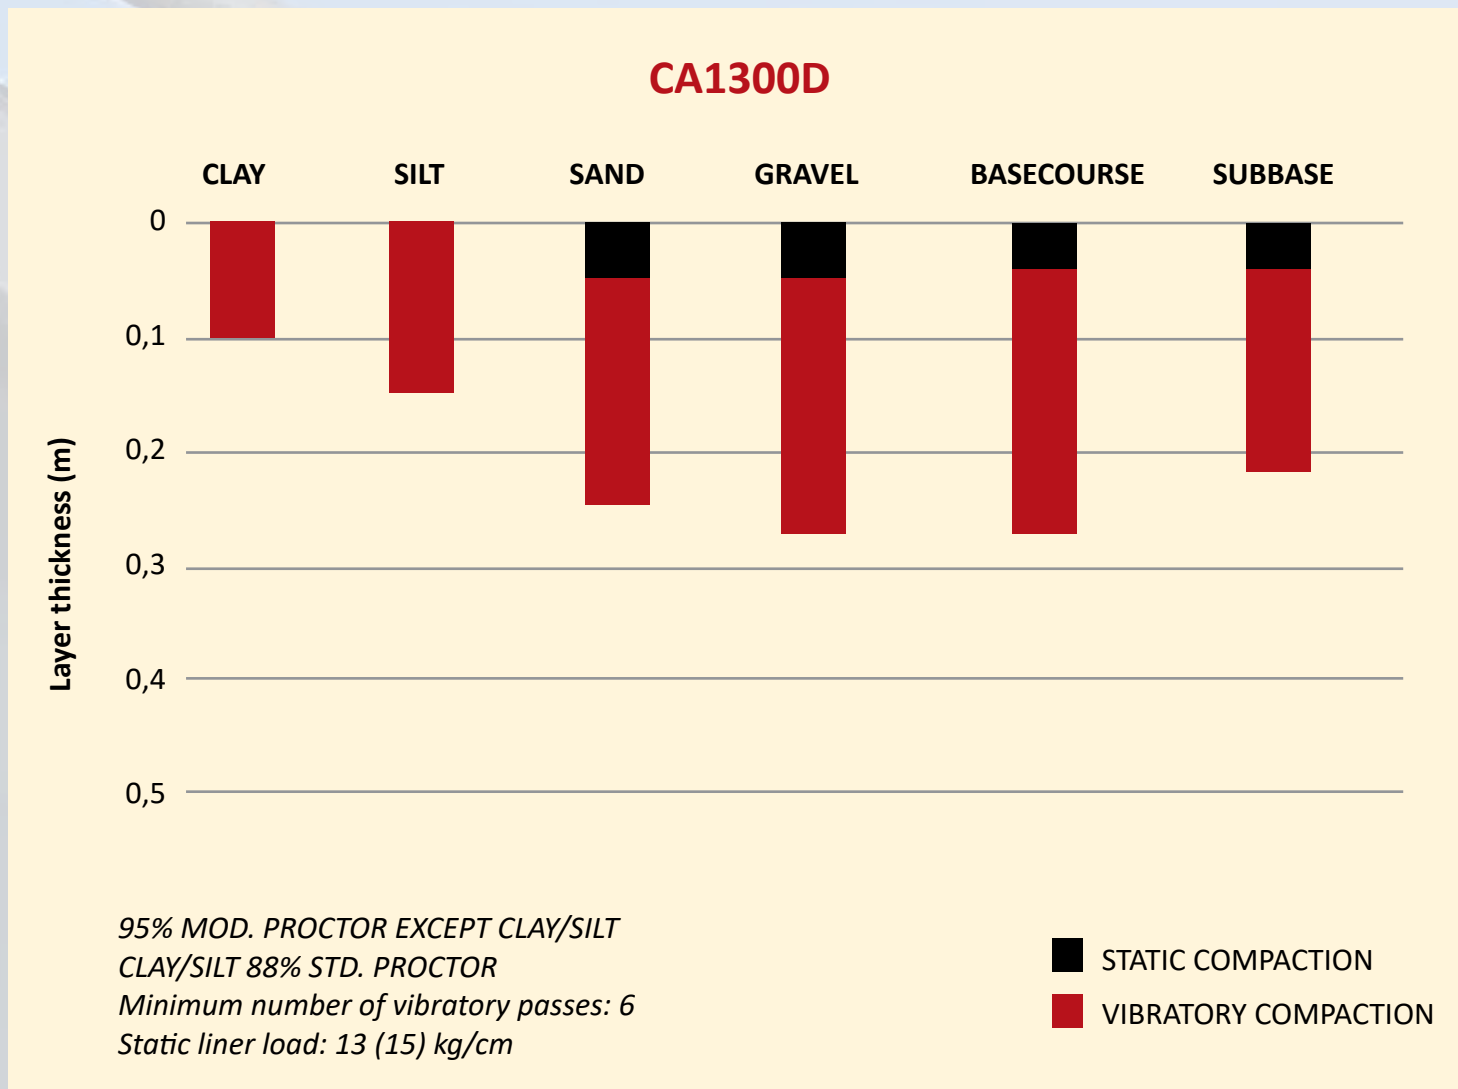

DYNAPAC SOIL ROLLER RANGE

COMPACTION PERFORMANCE CHARTS

For more details on the compaction performance of other models and / or materials, please scan below

Your Partner on the Road Ahead

www.dynapac.com