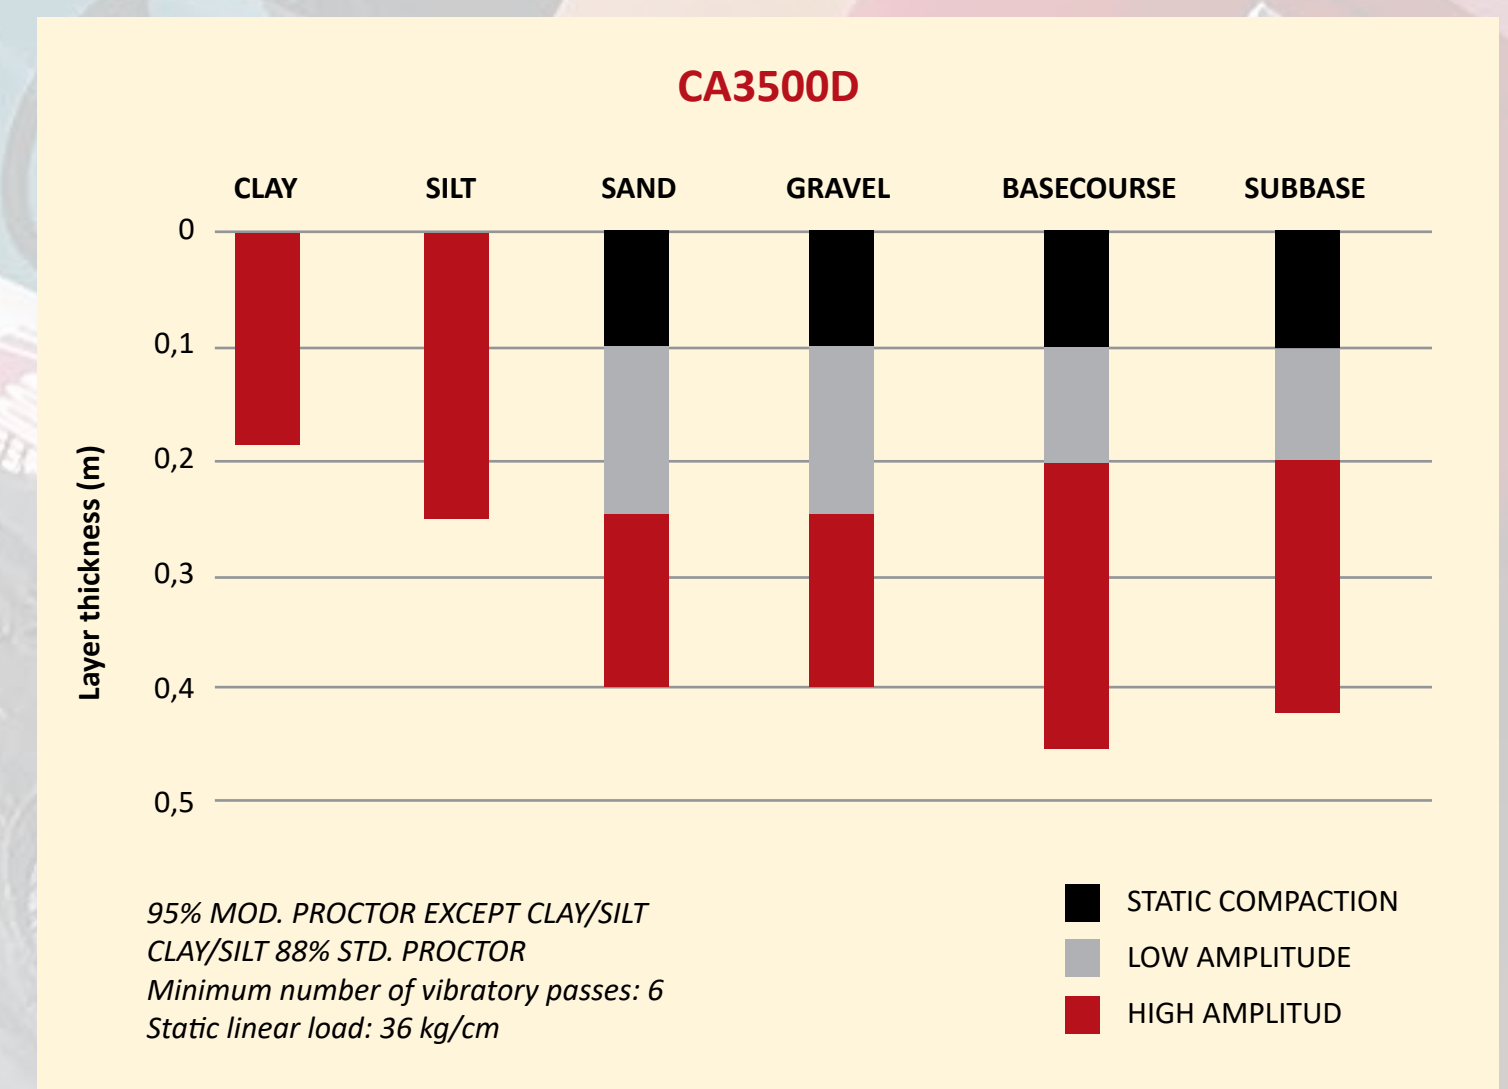

DYNAPAC SOIL ROLLER RANGE

COMPACTION PERFORMANCE CHARTS

For more details on the compaction performance of other models and / or materials, please scan below

Your Partner on the Road Ahead

www.dynapac.com