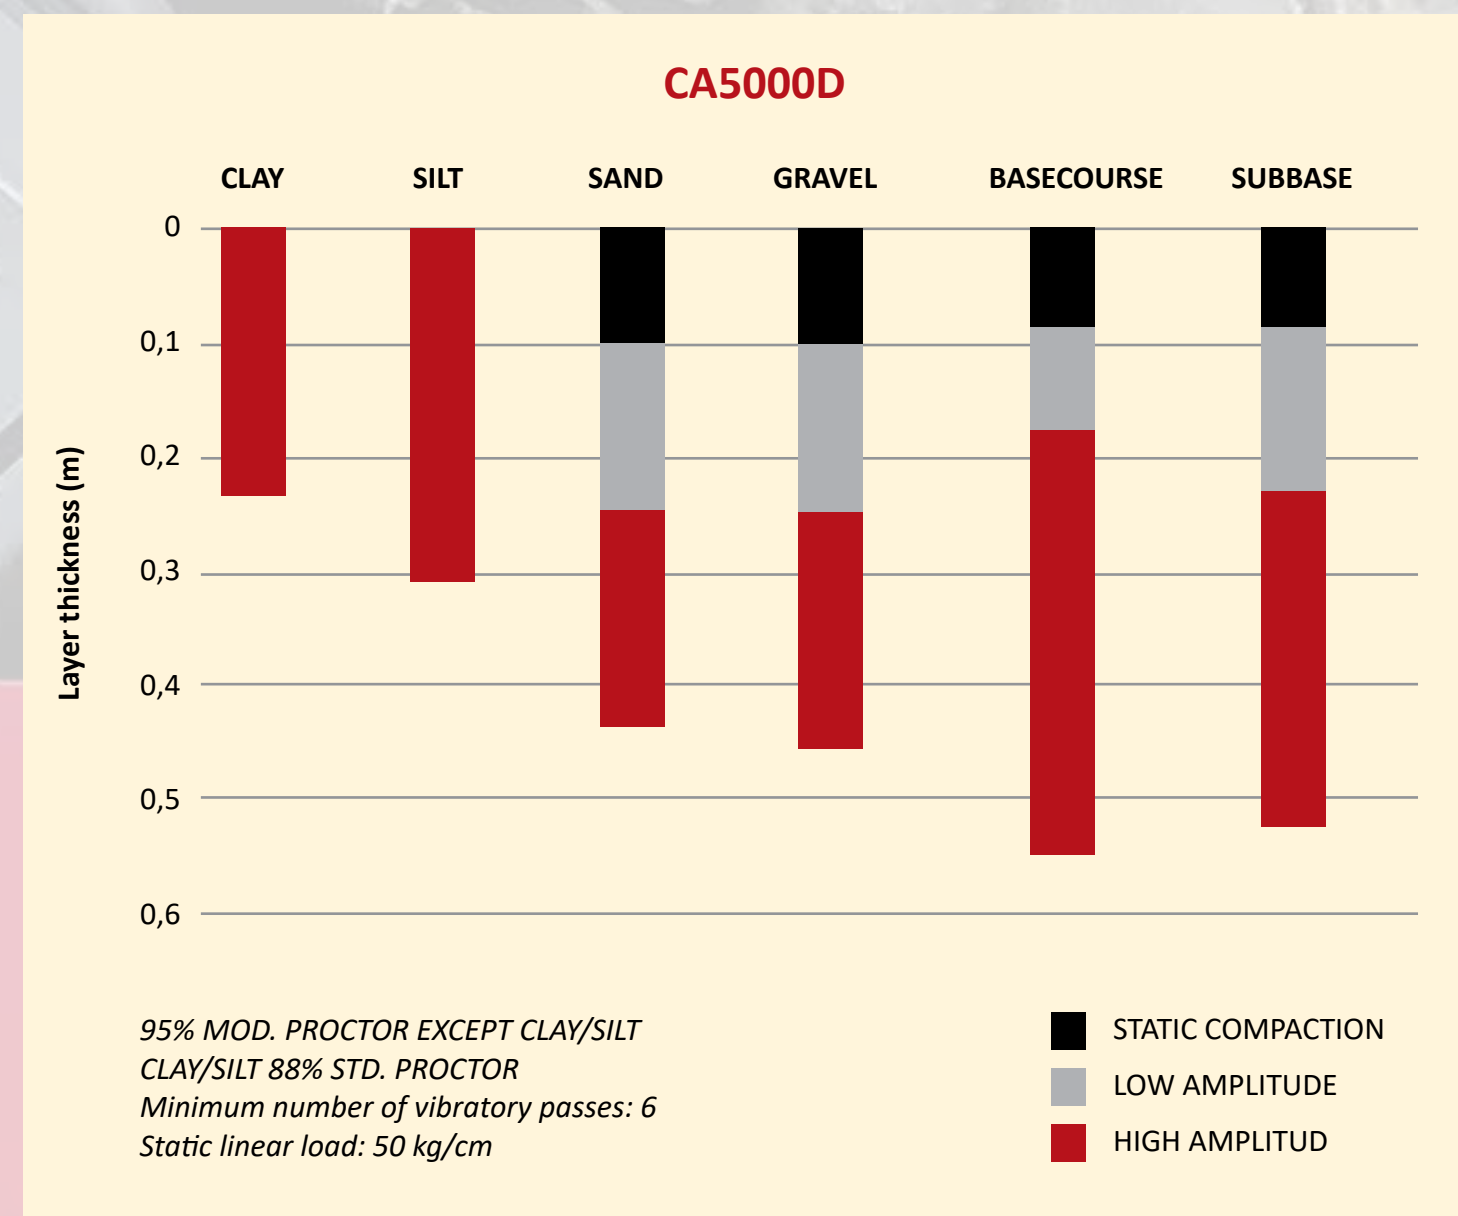

DYNAPAC SOIL ROLLER RANGE

COMPACTION PERFORMANCE CHARTS

For more details on the compaction performance of other models and / or materials, please scan below

Your Partner on the Road Ahead

www.dynapac.com