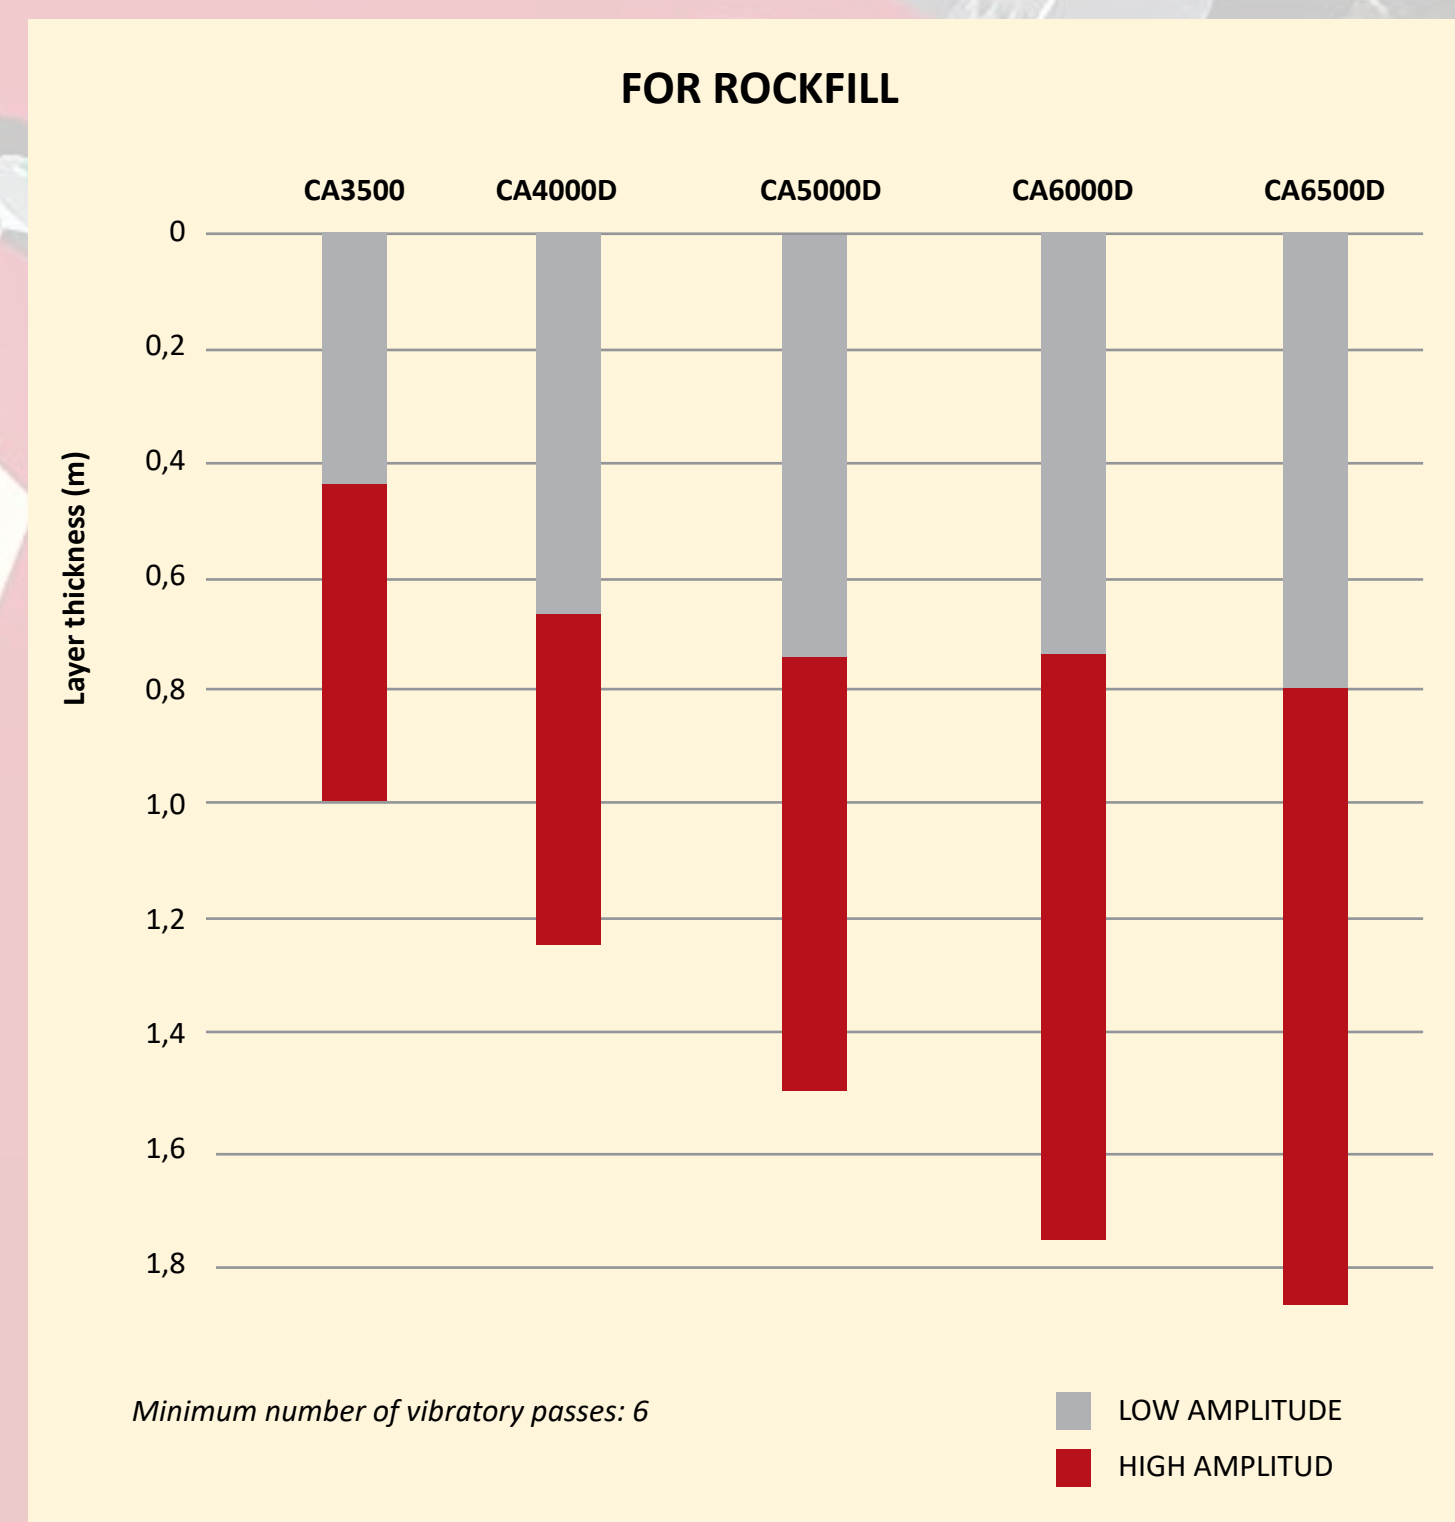

DYNAPAC SOIL ROLLER RANGE

COMPACTION PERFORMANCE CHARTS

For more details on the compaction performance of other models and / or materials, please scan below

Your Partner on the Road Ahead

www.dynapac.com