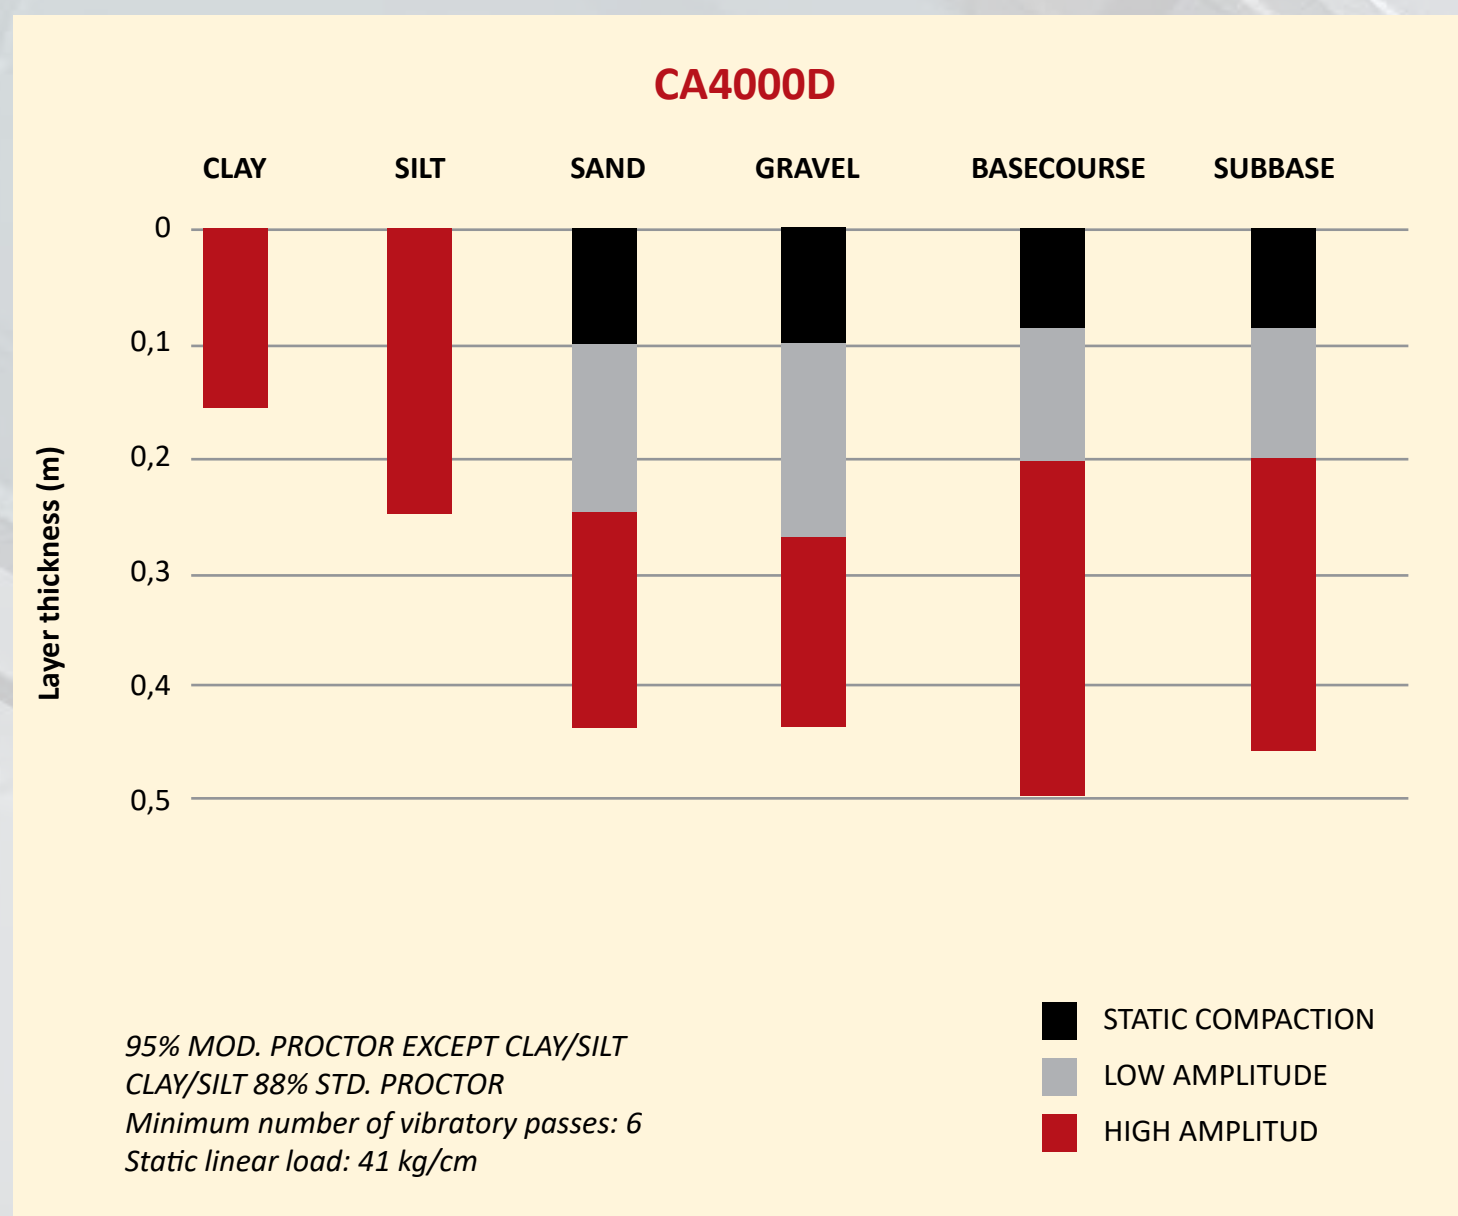

DYNAPAC SOIL ROLLER RANGE

COMPACTION PERFORMANCE CHARTS

For more details on the compaction performance of other models and / or materials, please scan below

Your Partner on the Road Ahead

www.dynapac.com