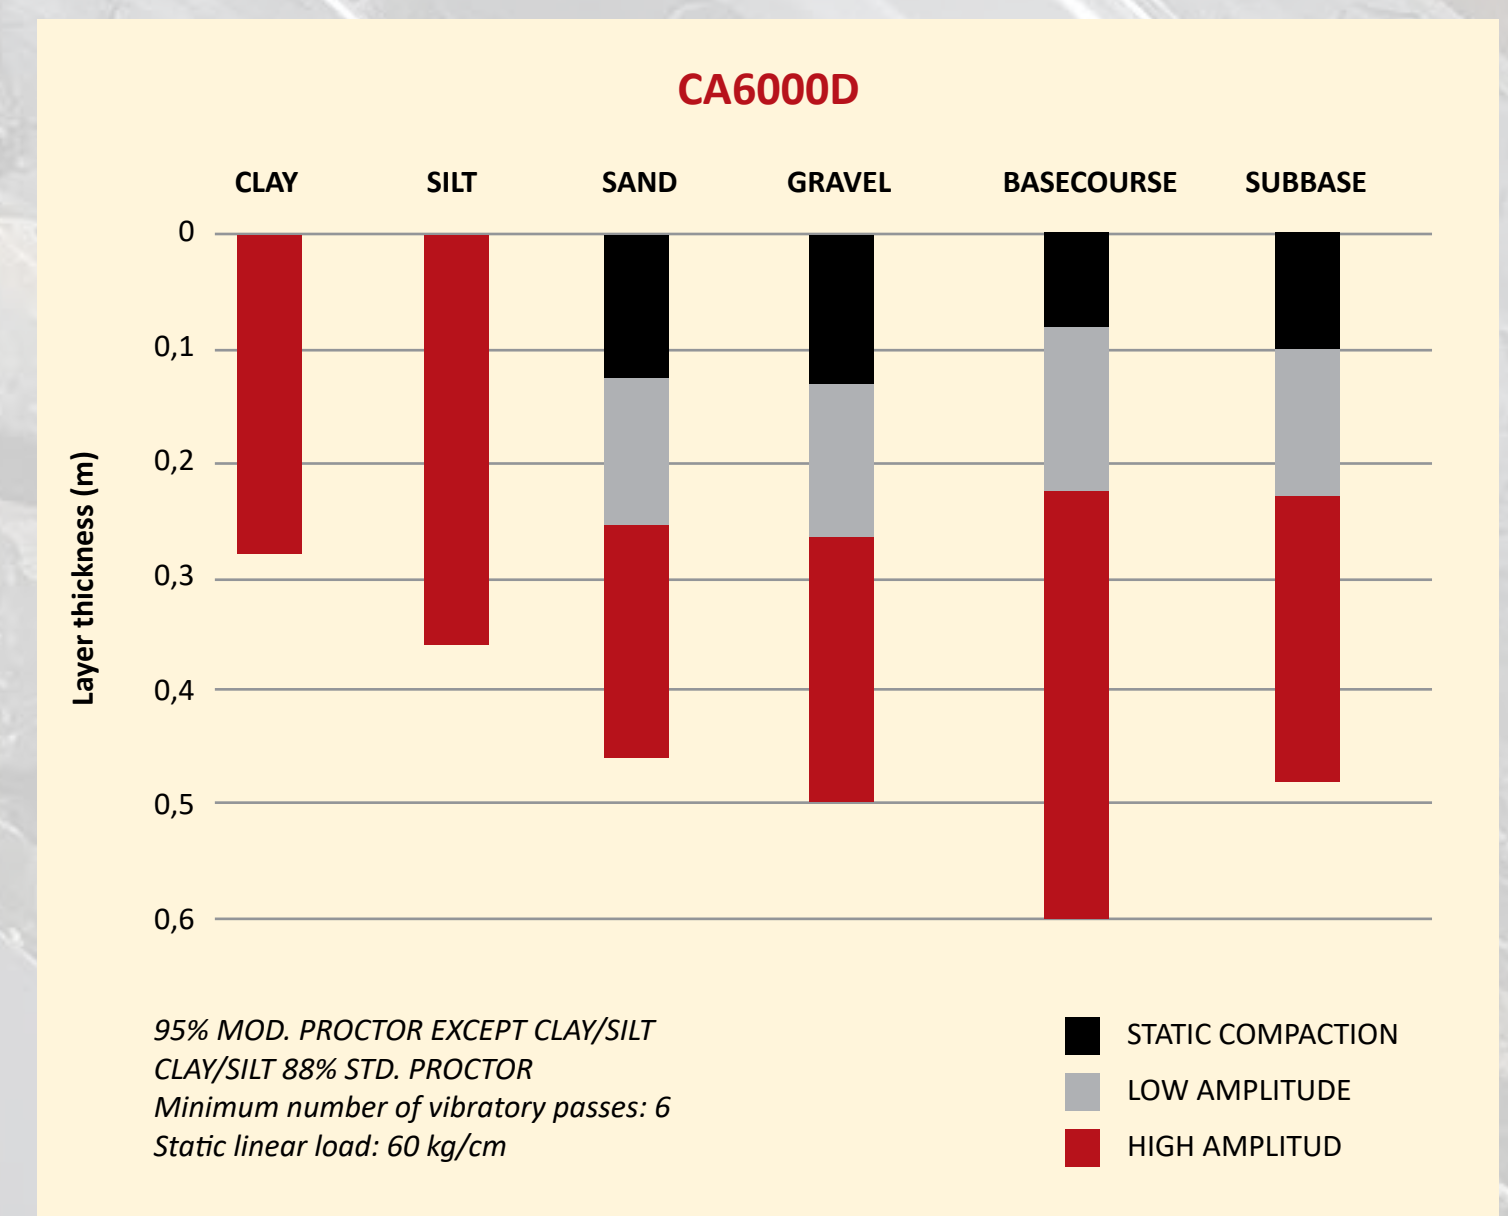

DYNAPAC SOIL ROLLER RANGE

COMPACTION PERFORMANCE CHARTS

For more details on the compaction performance of other models and / or materials, please scan below

Your Partner on the Road Ahead

www.dynapac.com