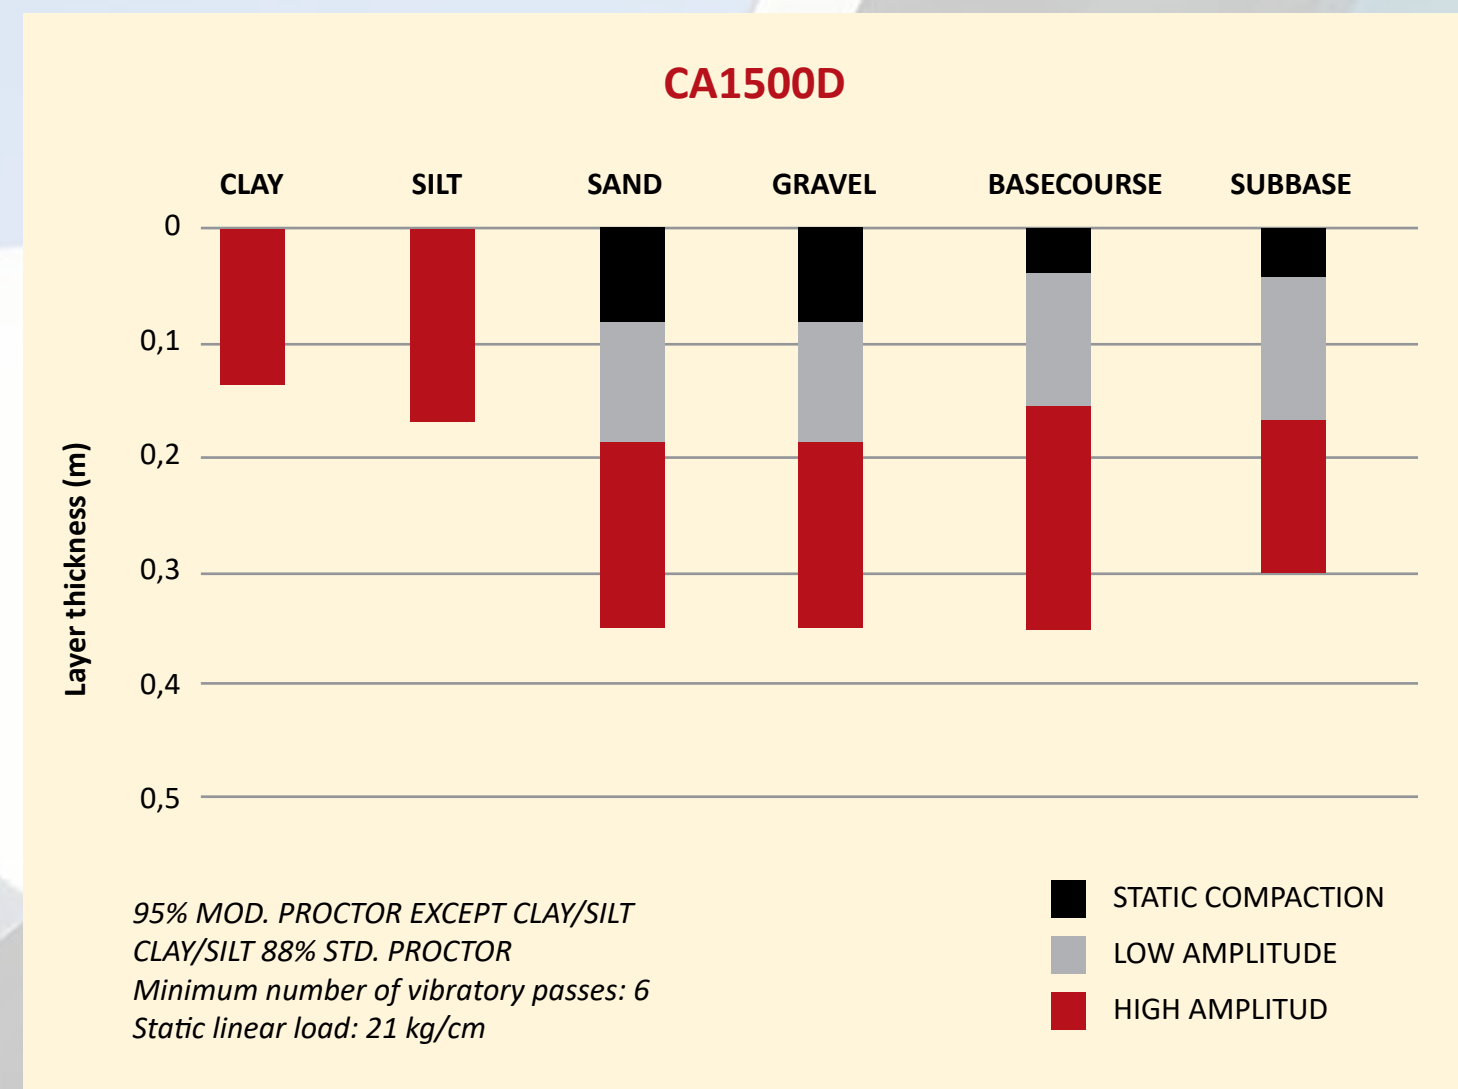

DYNAPAC SOIL ROLLER RANGE

COMPACTION PERFORMANCE CHARTS

For more details on the compaction performance of other models and / or materials, please scan below

Your Partner on the Road Ahead

www.dynapac.com